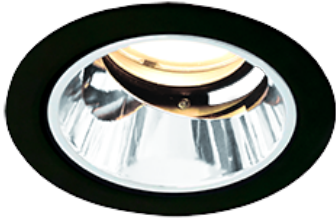

Item no. DD118-1335MB9040-DM1-O Series Name: Φ 58 Lens type adjustable downlight, Antiglare

Installation	Recessed mount
Type	
Fixture wattage	12.6W
Beam angle	35 deg
Color Temp.	4000K
CRI	Ra>90
Luminous	584 lm
Body	Die-cast aluminum alloy
Body finish	N/A
Trim finish	Black
Reflector finish	Mirror
IP Rate	IPIP44 from the bottom
Light source	COB module
Input Voltage	AC220~240V
Dimming Type	1-10V Dimmable
Certificate	CCC
Cut Hole	58mm