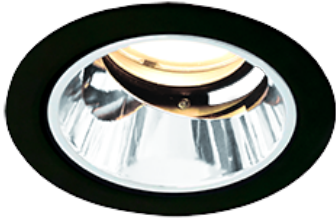

Item no. DD118-1335MB9040-DM1-O Series Name: Φ 58 Lens type adjustable downlight, Antiglare

Installation	Recessed mount
Type	Φ 58 Lens type adjustable downlight, Antiglare
Fixture wattage	12.6W
Beam angle	35 deg
Color Temp.	4000K
CRI	Ra>90
Luminous	584 lm
Body	Die-cast aluminum alloy
Body finish	N/A
Trim finish	Black
Reflector finish	Mirror
IP Rate	IPIP44 from the bottom
Light source	COB module
Input Voltage	AC220~240V
Dimming Type	1-10V Dimmable
Certificate	CCC
Cut Hole	58mm