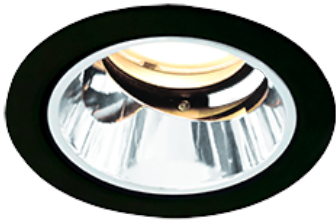

Item
DD118-1325MB9030-DM1-HN

no. Series Name: $\Phi 58$ Lens type adjustable
downlight, Antiglare

Installation	Recessed mount
Type	$\Phi 58$ Lens type adjustable downlight, Antiglare
Fixture wattage	12.6W
Beam angle	25 deg
Color Temp.	3000K
CRI	Ra>90
Luminous	566 lm
Body	Die-cast aluminum alloy
Body finish	N/A
Trim finish	Black
Reflector finish	Mirror
IP Rate	IP20
Light source	COB module
Input Voltage	AC220~240V
Dimming Type	1-10V Dimmable
Certificate	CCC
Cut Hole	58mm