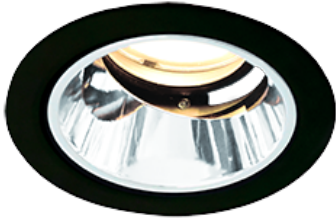

Item
DD118-1325MB9040-DM1-HN

no. Series Name: Φ 58 Lens type adjustable
downlight, Antiglare

Installation	Recessed mount
Type	
Fixture wattage	12.6W
Beam angle	25 deg
Color Temp.	4000K
CRI	Ra>90
Luminous	600 lm
Body	Die-cast aluminum alloy
Body finish	N/A
Trim finish	Black
Reflector finish	Mirror
IP Rate	IP20
Light source	COB module
Input Voltage	AC220~240V
Dimming Type	1-10V Dimmable
Certificate	CCC
Cut Hole	58mm