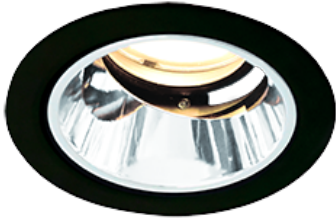

Item  
DD118-1335MB9027-DM1-HN

no. Series Name:  $\Phi 58$  Lens type adjustable  
downlight, Antiglare

Installation	Recessed mount
Type	
Fixture wattage	12.6W
Beam angle	33 deg
Color Temp.	2700K
CRI	Ra>90
Luminous	490 lm
Body	Die-cast aluminum alloy
Body finish	N/A
Trim finish	Black
Reflector finish	Mirror
IP Rate	IP20
Light source	COB module
Input Voltage	AC220~240V
Dimming Type	1-10V Dimmable
Certificate	CCC
Cut Hole	58mm