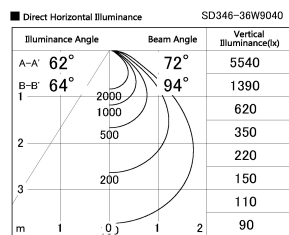

Item no. SD346-36W9040

Series Name: Magnum, Flood Square Type, SD346 (UL Track)

Installation	Track mount
Type	
Fixture wattage	36W
Beam angle	72 x 94 deg.
Color Temp.	4000K
CRI	Ra>90
Luminous	2888 lm
Body	Die-cast aluminum alloy
Body finish	White
Trim finish	N/A
Reflector finish	N/A
IP Rate	IP20
Light source	COB module
Input Voltage	AC220~240V
Dimming Type	Non-Dimmable
Certificate	CE, CCC
Cut Hole	N/A