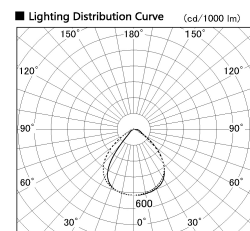

Item no. SD346-36W9040

Series Name: Magnum, Flood Square Type, SD346 (UL Track)

Installation	Track mount
Type	
Fixture wattage	36W
Beam angle	72 x 94 deg.
Color Temp.	4000K
CRI	Ra>90
Luminous	2888 lm
Body	Die-cast aluminum alloy
Body finish	White
Trim finish	N/A
Reflector finish	N/A
IP Rate	IP20
Light source	COB module
Input Voltage	AC220~240V
Dimming Type	Non-Dimmable
Certificate	CE, CCC
Cut Hole	N/A