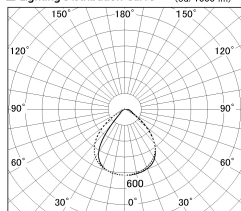

Installation	Track mount
Type	
Fixture wattage	36W
Beam angle	72 x 94 deg.
Color Temp.	3500K
CRI	Ra>90
Luminous	2860 lm
Body	Die-cast aluminum alloy
Body finish	White
Trim finish	N/A
Reflector finish	N/A
IP Rate	IP20
Light source	COB module
Input Voltage	AC220~240V
Dimming Type	Non-Dimmable
Certificate	CE, CCC
Cut Hole	N/A

■ Lighting Distribution Curve (cd/1000 lm)