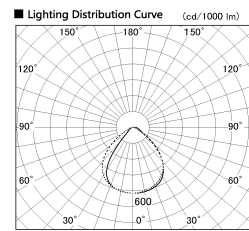

Item no. SD346-36W9030

Series Name: Magnum, Flood Square Type, SD346 (UL Track)

Installation	Track mount
Type	
Fixture wattage	36W
Beam angle	72 x 94 deg.
Color Temp.	3000K
CRI	Ra>90
Luminous	2804 lm
Body	Die-cast aluminum alloy
Body finish	White
Trim finish	N/A
Reflector finish	N/A
IP Rate	IP20
Light source	COB module
Input Voltage	AC220~240V
Dimming Type	Non-Dimmable
Certificate	CE, CCC
Cut Hole	N/A