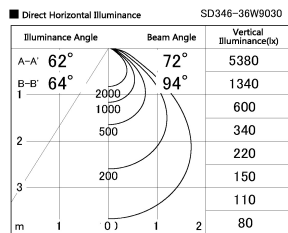

Item no. SD346-36W9030

Series Name: Magnum, Flood Square Type, SD346 (UL Track)

Installation	Track mount
Type	
Fixture wattage	36W
Beam angle	72 x 94 deg.
Color Temp.	3000K
CRI	Ra>90
Luminous	2804 lm
Body	Die-cast aluminum alloy
Body finish	White
Trim finish	N/A
Reflector finish	N/A
IP Rate	IP20
Light source	COB module
Input Voltage	AC220~240V
Dimming Type	Non-Dimmable
Certificate	CE, CCC
Cut Hole	N/A