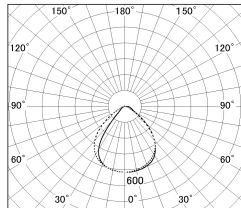

Installation	Track mount
Type	
Fixture wattage	36W
Beam angle	72 x 94 deg.
Color Temp.	2700K
CRI	Ra>90
Luminous	2692 lm
Body	Die-cast aluminum alloy
Body finish	White
Trim finish	N/A
Reflector finish	N/A
IP Rate	IP20
Light source	COB module
Input Voltage	AC220~240V
Dimming Type	Non-Dimmable
Certificate	CE, CCC
Cut Hole	N/A

■ Lighting Distribution Curve (cd/1000 lm)