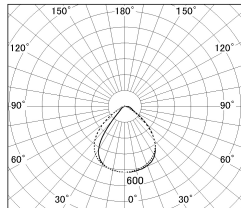

Installation	Track mount
Type	Magnum, Flood Square Type, SD346 (UL Track)
Fixture wattage	36W
Beam angle	72 x 94 deg.
Color Temp.	4000K
CRI	Ra>85
Luminous	3176 lm
Body	Die-cast aluminum alloy
Body finish	White
Trim finish	N/A
Reflector finish	N/A
IP Rate	IP20
Light source	COB module
Input Voltage	AC220~240V
Dimming Type	Non-Dimmable
Certificate	CE, CCC
Cut Hole	N/A

■ Lighting Distribution Curve (cd/1000 lm)