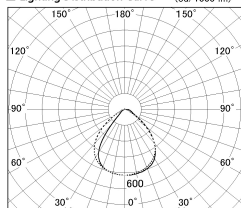

Installation	Track mount
Type	
Fixture wattage	36W
Beam angle	72 x 94 deg.
Color Temp.	4000K
CRI	Ra>85
Luminous	3176 lm
Body	Die-cast aluminum alloy
Body finish	White
Trim finish	N/A
Reflector finish	N/A
IP Rate	IP20
Light source	COB module
Input Voltage	AC220~240V
Dimming Type	Non-Dimmable
Certificate	CE, CCC
Cut Hole	N/A

■ Lighting Distribution Curve (cd/1000 lm)