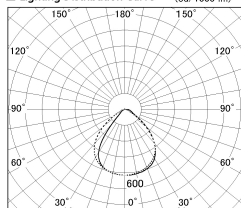

Installation	Track mount
Type	
Fixture wattage	36W
Beam angle	72 x 94 deg.
Color Temp.	3500K
CRI	Ra>85
Luminous	3145 lm
Body	Die-cast aluminum alloy
Body finish	White
Trim finish	N/A
Reflector finish	N/A
IP Rate	IP20
Light source	COB module
Input Voltage	AC220~240V
Dimming Type	Non-Dimmable
Certificate	CE, CCC
Cut Hole	N/A

■ Lighting Distribution Curve (cd/1000 lm)