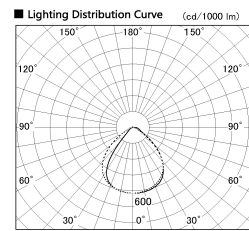

Item no. SD346-36W8530

Series Name: Magnum, Flood Square Type, SD346 (UL Track)

Installation	Track mount
Type	
Fixture wattage	36W
Beam angle	72 x 94 deg.
Color Temp.	3000K
CRI	Ra>85
Luminous	3084 lm
Body	Die-cast aluminum alloy
Body finish	White
Trim finish	N/A
Reflector finish	N/A
IP Rate	IP20
Light source	COB module
Input Voltage	AC220~240V
Dimming Type	Non-Dimmable
Certificate	CE, CCC
Cut Hole	N/A