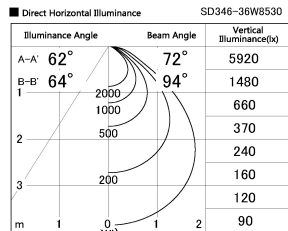

Item no. SD346-36W8530

Series Name: Magnum, Flood Square Type, SD346 (UL Track)

Installation	Track mount
Type	
Fixture wattage	36W
Beam angle	72 x 94 deg.
Color Temp.	3000K
CRI	Ra>85
Luminous	3084 lm
Body	Die-cast aluminum alloy
Body finish	White
Trim finish	N/A
Reflector finish	N/A
IP Rate	IP20
Light source	COB module
Input Voltage	AC220~240V
Dimming Type	Non-Dimmable
Certificate	CE, CCC
Cut Hole	N/A