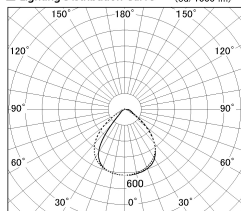

Installation	Track mount
Type	
Fixture wattage	36W
Beam angle	72 x 94 deg.
Color Temp.	2700K
CRI	Ra>85
Luminous	2960 lm
Body	Die-cast aluminum alloy
Body finish	White
Trim finish	N/A
Reflector finish	N/A
IP Rate	IP20
Light source	COB module
Input Voltage	AC220~240V
Dimming Type	Non-Dimmable
Certificate	CE, CCC
Cut Hole	N/A

■ Lighting Distribution Curve (cd/1000 lm)