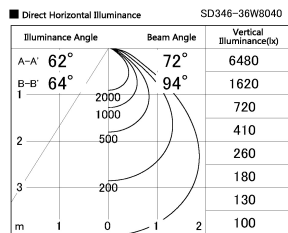

Item no. SD346-36W8040

Series Name: Magnum, Flood Square Type, SD346 (UL Track)

| | |
|------------------|-------------------------|
| Installation | Track mount |
| Type | |
| Fixture wattage | 36W |
| Beam angle | 72 x 94 deg. |
| Color Temp. | 4000K |
| CRI | Ra>80 |
| Luminous | 3417 lm |
| Body | Die-cast aluminum alloy |
| Body finish | White |
| Trim finish | N/A |
| Reflector finish | N/A |
| IP Rate | IP20 |
| Light source | COB module |
| Input Voltage | AC220~240V |
| Dimming Type | Non-Dimmable |
| Certificate | CE, CCC |
| Cut Hole | N/A |