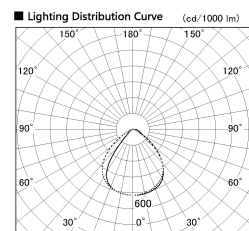

Item no. SD346-36W8040

Series Name: Magnum, Flood Square Type, SD346 (UL Track)

| | |
|------------------|-------------------------|
| Installation | Track mount |
| Type | |
| Fixture wattage | 36W |
| Beam angle | 72 x 94 deg. |
| Color Temp. | 4000K |
| CRI | Ra>80 |
| Luminous | 3417 lm |
| Body | Die-cast aluminum alloy |
| Body finish | White |
| Trim finish | N/A |
| Reflector finish | N/A |
| IP Rate | IP20 |
| Light source | COB module |
| Input Voltage | AC220~240V |
| Dimming Type | Non-Dimmable |
| Certificate | CE, CCC |
| Cut Hole | N/A |