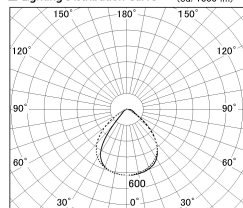

Installation	Track mount
Type	Magnum, Flood Square Type, SD346 (UL Track)
Fixture wattage	36W
Beam angle	72 x 94 deg.
Color Temp.	4000K
CRI	Ra>80
Luminous	3417 lm
Body	Die-cast aluminum alloy
Body finish	White
Trim finish	N/A
Reflector finish	N/A
IP Rate	IP20
Light source	COB module
Input Voltage	AC220~240V
Dimming Type	Non-Dimmable
Certificate	CE, CCC
Cut Hole	N/A

■ Lighting Distribution Curve (cd/1000 lm)