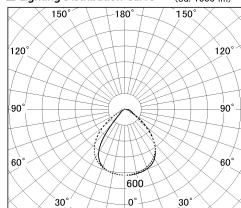

Installation	Track mount
Type	
Fixture wattage	36W
Beam angle	72 x 94 deg.
Color Temp.	3500K
CRI	Ra>80
Luminous	3383 lm
Body	Die-cast aluminum alloy
Body finish	White
Trim finish	N/A
Reflector finish	N/A
IP Rate	IP20
Light source	COB module
Input Voltage	AC220~240V
Dimming Type	Non-Dimmable
Certificate	CE, CCC
Cut Hole	N/A

■ Lighting Distribution Curve (cd/1000 lm)