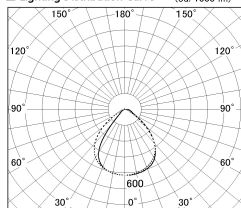

Installation	Track mount
Type	
Fixture wattage	36W
Beam angle	72 x 94 deg.
Color Temp.	3000K
CRI	Ra>80
Luminous	3317 lm
Body	Die-cast aluminum alloy
Body finish	White
Trim finish	N/A
Reflector finish	N/A
IP Rate	IP20
Light source	COB module
Input Voltage	AC220~240V
Dimming Type	Non-Dimmable
Certificate	CE, CCC
Cut Hole	N/A

■ Lighting Distribution Curve (cd/1000 lm)