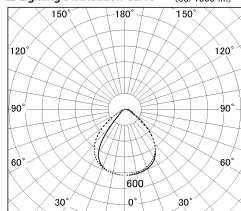

Installation	Track mount
Type	
Fixture wattage	36W
Beam angle	72 x 94 deg.
Color Temp.	2700K
CRI	Ra>80
Luminous	3184 lm
Body	Die-cast aluminum alloy
Body finish	White
Trim finish	N/A
Reflector finish	N/A
IP Rate	IP20
Light source	COB module
Input Voltage	AC220~240V
Dimming Type	Non-Dimmable
Certificate	CE, CCC
Cut Hole	N/A

■ Lighting Distribution Curve (cd/1000 lm)