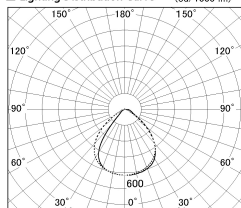

Installation	Track mount
Type	Magnum, Flood Square Type, SD346 (UL Track)
Fixture wattage	36W
Beam angle	72 x 94 deg.
Color Temp.	4000K
CRI	Ra>90
Luminous	2920 lm
Body	Die-cast aluminum alloy
Body finish	Black
Trim finish	N/A
Reflector finish	N/A
IP Rate	IP20
Light source	COB module
Input Voltage	AC220~240V
Dimming Type	Non-Dimmable
Certificate	CE, CCC
Cut Hole	N/A

■ Lighting Distribution Curve (cd/1000 lm)