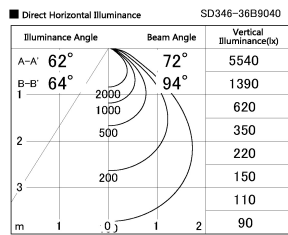

Item no. SD346-36B9040

Series Name: Magnum, Flood Square Type, SD346 (UL Track)

Installation	Track mount
Type	
Fixture wattage	36W
Beam angle	72 x 94 deg.
Color Temp.	4000K
CRI	Ra>90
Luminous	2920 lm
Body	Die-cast aluminum alloy
Body finish	Black
Trim finish	N/A
Reflector finish	N/A
IP Rate	IP20
Light source	COB module
Input Voltage	AC220~240V
Dimming Type	Non-Dimmable
Certificate	CE, CCC
Cut Hole	N/A