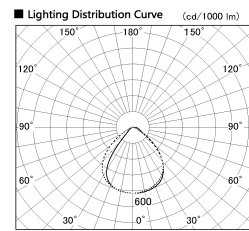

Item no. SD346-36B9040

Series Name: Magnum, Flood Square Type, SD346 (UL Track)

Installation	Track mount
Type	
Fixture wattage	36W
Beam angle	72 x 94 deg.
Color Temp.	4000K
CRI	Ra>90
Luminous	2920 lm
Body	Die-cast aluminum alloy
Body finish	Black
Trim finish	N/A
Reflector finish	N/A
IP Rate	IP20
Light source	COB module
Input Voltage	AC220~240V
Dimming Type	Non-Dimmable
Certificate	CE, CCC
Cut Hole	N/A