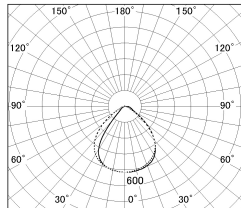

Installation	Track mount
Type	
Fixture wattage	36W
Beam angle	72 x 94 deg.
Color Temp.	3500K
CRI	Ra>90
Luminous	2888 lm
Body	Die-cast aluminum alloy
Body finish	Black
Trim finish	N/A
Reflector finish	N/A
IP Rate	IP20
Light source	COB module
Input Voltage	AC220~240V
Dimming Type	Non-Dimmable
Certificate	CE, CCC
Cut Hole	N/A

■ Lighting Distribution Curve (cd/1000 lm)