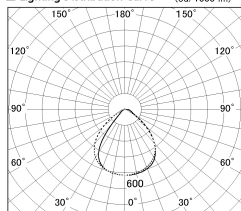

Installation	Track mount
Type	
Fixture wattage	36W
Beam angle	72 x 94 deg.
Color Temp.	3000K
CRI	Ra>90
Luminous	2860 lm
Body	Die-cast aluminum alloy
Body finish	Black
Trim finish	N/A
Reflector finish	N/A
IP Rate	IP20
Light source	COB module
Input Voltage	AC220~240V
Dimming Type	Non-Dimmable
Certificate	CE, CCC
Cut Hole	N/A

■ Lighting Distribution Curve (cd/1000 lm)