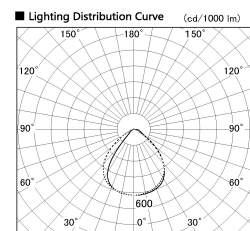

Item no. SD346-36B9027

Series Name: Magnum, Flood Square Type, SD346 (UL Track)

Installation	Track mount
Type	
Fixture wattage	36W
Beam angle	72 x 94 deg.
Color Temp.	2700K
CRI	Ra>90
Luminous	2804 lm
Body	Die-cast aluminum alloy
Body finish	Black
Trim finish	N/A
Reflector finish	N/A
IP Rate	IP20
Light source	COB module
Input Voltage	AC220~240V
Dimming Type	Non-Dimmable
Certificate	CE, CCC
Cut Hole	N/A