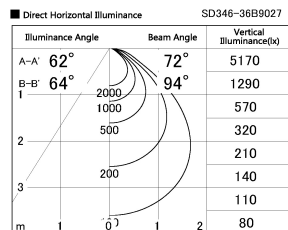

Item no. SD346-36B9027

Series Name: Magnum, Flood Square Type, SD346 (UL Track)

Installation	Track mount
Type	
Fixture wattage	36W
Beam angle	72 x 94 deg.
Color Temp.	2700K
CRI	Ra>90
Luminous	2804 lm
Body	Die-cast aluminum alloy
Body finish	Black
Trim finish	N/A
Reflector finish	N/A
IP Rate	IP20
Light source	COB module
Input Voltage	AC220~240V
Dimming Type	Non-Dimmable
Certificate	CE, CCC
Cut Hole	N/A