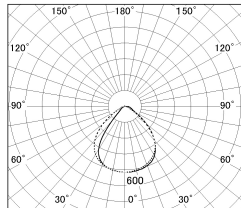

Installation	Track mount
Type	
Fixture wattage	36W
Beam angle	72 x 94 deg.
Color Temp.	4000K
CRI	Ra>85
Luminous	2692 lm
Body	Die-cast aluminum alloy
Body finish	Black
Trim finish	N/A
Reflector finish	N/A
IP Rate	IP20
Light source	COB module
Input Voltage	AC220~240V
Dimming Type	Non-Dimmable
Certificate	CE, CCC
Cut Hole	N/A

■ Lighting Distribution Curve (cd/1000 lm)