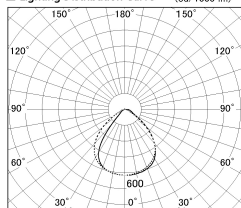

Installation	Track mount
Type	Magnum, Flood Square Type, SD346 (UL Track)
Fixture wattage	36W
Beam angle	72 x 94 deg.
Color Temp.	4000K
CRI	Ra>85
Luminous	2692 lm
Body	Die-cast aluminum alloy
Body finish	Black
Trim finish	N/A
Reflector finish	N/A
IP Rate	IP20
Light source	COB module
Input Voltage	AC220~240V
Dimming Type	Non-Dimmable
Certificate	CE, CCC
Cut Hole	N/A

■ Lighting Distribution Curve (cd/1000 lm)