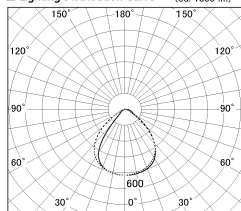

Installation	Track mount
Type	Magnum, Flood Square Type, SD346 (UL Track)
Fixture wattage	36W
Beam angle	72 x 94 deg.
Color Temp.	3500K
CRI	Ra>85
Luminous	3176 lm
Body	Die-cast aluminum alloy
Body finish	Black
Trim finish	N/A
Reflector finish	N/A
IP Rate	IP20
Light source	COB module
Input Voltage	AC220~240V
Dimming Type	Non-Dimmable
Certificate	CE, CCC
Cut Hole	N/A

■ Lighting Distribution Curve (cd/1000 lm)