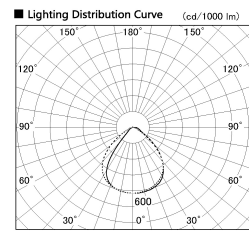

Item no. SD346-36B8535

Series Name: Magnum, Flood Square Type, SD346 (UL Track)

|                  |                         |
|------------------|-------------------------|
| Installation     | Track mount             |
| Type             |                         |
| Fixture wattage  | 36W                     |
| Beam angle       | 72 x 94 deg.            |
| Color Temp.      | 3500K                   |
| CRI              | Ra>85                   |
| Luminous         | 3176 lm                 |
| Body             | Die-cast aluminum alloy |
| Body finish      | Black                   |
| Trim finish      | N/A                     |
| Reflector finish | N/A                     |
| IP Rate          | IP20                    |
| Light source     | COB module              |
| Input Voltage    | AC220~240V              |
| Dimming Type     | Non-Dimmable            |
| Certificate      | CE, CCC                 |
| Cut Hole         | N/A                     |