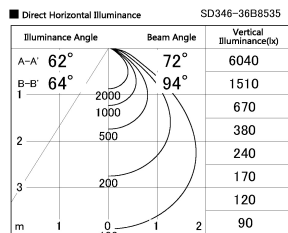

Item no. SD346-36B8535

Series Name: Magnum, Flood Square Type, SD346 (UL Track)

|                  |                         |
|------------------|-------------------------|
| Installation     | Track mount             |
| Type             |                         |
| Fixture wattage  | 36W                     |
| Beam angle       | 72 x 94 deg.            |
| Color Temp.      | 3500K                   |
| CRI              | Ra>85                   |
| Luminous         | 3176 lm                 |
| Body             | Die-cast aluminum alloy |
| Body finish      | Black                   |
| Trim finish      | N/A                     |
| Reflector finish | N/A                     |
| IP Rate          | IP20                    |
| Light source     | COB module              |
| Input Voltage    | AC220~240V              |
| Dimming Type     | Non-Dimmable            |
| Certificate      | CE, CCC                 |
| Cut Hole         | N/A                     |