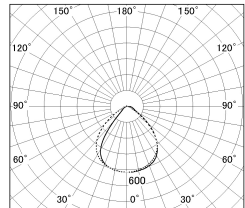

Item no. SD346-36B8530

Series Name: Magnum, Flood Square Type, SD346 (UL Track)

| | |
|------------------|-------------------------|
| Installation | Track mount |
| Type | |
| Fixture wattage | 36W |
| Beam angle | 72 x 94 deg. |
| Color Temp. | 3000K |
| CRI | Ra>85 |
| Luminous | 3145 lm |
| Body | Die-cast aluminum alloy |
| Body finish | Black |
| Trim finish | N/A |
| Reflector finish | N/A |
| IP Rate | IP20 |
| Light source | COB module |
| Input Voltage | AC220~240V |
| Dimming Type | Non-Dimmable |
| Certificate | CE, CCC |
| Cut Hole | N/A |

■ Lighting Distribution Curve (cd/1000 lm)

■ Direct Horizontal Illuminance SD346-36B8530