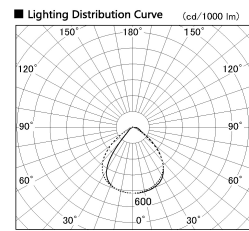

Item no. SD346-36B8527

Series Name: Magnum, Flood Square Type, SD346 (UL Track)

Installation	Track mount
Type	
Fixture wattage	36W
Beam angle	72 x 94 deg.
Color Temp.	2700K
CRI	Ra>85
Luminous	3084 lm
Body	Die-cast aluminum alloy
Body finish	Black
Trim finish	N/A
Reflector finish	N/A
IP Rate	IP20
Light source	COB module
Input Voltage	AC220~240V
Dimming Type	Non-Dimmable
Certificate	CE, CCC
Cut Hole	N/A