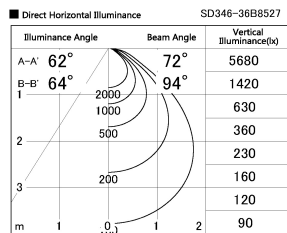

Item no. SD346-36B8527

Series Name: Magnum, Flood Square Type, SD346 (UL Track)

Installation	Track mount
Type	
Fixture wattage	36W
Beam angle	72 x 94 deg.
Color Temp.	2700K
CRI	Ra>85
Luminous	3084 lm
Body	Die-cast aluminum alloy
Body finish	Black
Trim finish	N/A
Reflector finish	N/A
IP Rate	IP20
Light source	COB module
Input Voltage	AC220~240V
Dimming Type	Non-Dimmable
Certificate	CE, CCC
Cut Hole	N/A