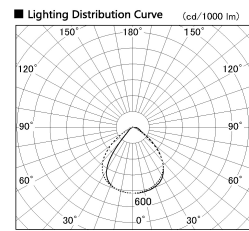

Item no. SD346-36B8040

Series Name: Magnum, Flood Square Type, SD346 (UL Track)

Installation	Track mount
Type	
Fixture wattage	36W
Beam angle	72 x 94 deg.
Color Temp.	4000K
CRI	Ra>80
Luminous	3417 lm
Body	Die-cast aluminum alloy
Body finish	Black
Trim finish	N/A
Reflector finish	N/A
IP Rate	IP20
Light source	COB module
Input Voltage	AC220~240V
Dimming Type	Non-Dimmable
Certificate	CE, CCC
Cut Hole	N/A