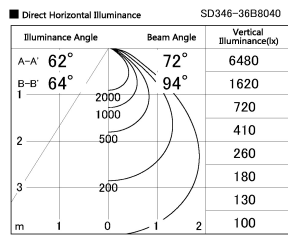

Item no. SD346-36B8040

Series Name: Magnum, Flood Square Type, SD346 (UL Track)

Installation	Track mount
Type	
Fixture wattage	36W
Beam angle	72 x 94 deg.
Color Temp.	4000K
CRI	Ra>80
Luminous	3417 lm
Body	Die-cast aluminum alloy
Body finish	Black
Trim finish	N/A
Reflector finish	N/A
IP Rate	IP20
Light source	COB module
Input Voltage	AC220~240V
Dimming Type	Non-Dimmable
Certificate	CE, CCC
Cut Hole	N/A