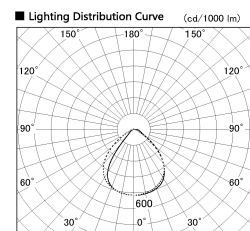

Item no. SD346-36B8035

Series Name: Magnum, Flood Square Type, SD346 (UL Track)

Installation	Track mount
Type	
Fixture wattage	36W
Beam angle	72 x 94 deg.
Color Temp.	3500K
CRI	Ra>80
Luminous	3383 lm
Body	Die-cast aluminum alloy
Body finish	Black
Trim finish	N/A
Reflector finish	N/A
IP Rate	IP20
Light source	COB module
Input Voltage	AC220~240V
Dimming Type	Non-Dimmable
Certificate	CE, CCC
Cut Hole	N/A