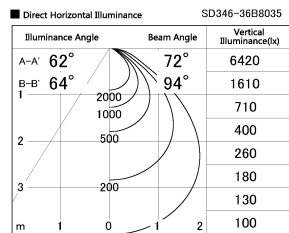

Item no. SD346-36B8035

Series Name: Magnum, Flood Square Type, SD346 (UL Track)

Installation	Track mount
Type	
Fixture wattage	36W
Beam angle	72 x 94 deg.
Color Temp.	3500K
CRI	Ra>80
Luminous	3383 lm
Body	Die-cast aluminum alloy
Body finish	Black
Trim finish	N/A
Reflector finish	N/A
IP Rate	IP20
Light source	COB module
Input Voltage	AC220~240V
Dimming Type	Non-Dimmable
Certificate	CE, CCC
Cut Hole	N/A