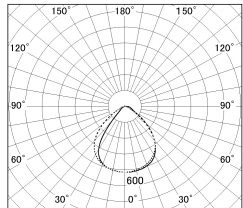

Installation	Track mount
Type	Magnum, Flood Square Type, SD346 (UL Track)
Fixture wattage	36W
Beam angle	72 x 94 deg.
Color Temp.	3500K
CRI	Ra>80
Luminous	3383 lm
Body	Die-cast aluminum alloy
Body finish	Black
Trim finish	N/A
Reflector finish	N/A
IP Rate	IP20
Light source	COB module
Input Voltage	AC220~240V
Dimming Type	Non-Dimmable
Certificate	CE, CCC
Cut Hole	N/A

■ Lighting Distribution Curve (cd/1000 lm)