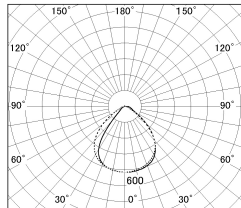

Installation	Track mount
Type	
Fixture wattage	36W
Beam angle	72 x 94 deg.
Color Temp.	3000K
CRI	Ra>80
Luminous	3317 lm
Body	Die-cast aluminum alloy
Body finish	Black
Trim finish	N/A
Reflector finish	N/A
IP Rate	IP20
Light source	COB module
Input Voltage	AC220~240V
Dimming Type	Non-Dimmable
Certificate	CE, CCC
Cut Hole	N/A

■ Lighting Distribution Curve (cd/1000 lm)