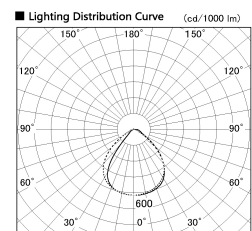

Item no. SD346-36B8027

Series Name: Magnum, Flood Square Type, SD346 (UL Track)

Installation	Track mount
Type	
Fixture wattage	36W
Beam angle	72 x 94 deg.
Color Temp.	2700K
CRI	Ra>80
Luminous	3184 lm
Body	Die-cast aluminum alloy
Body finish	Black
Trim finish	N/A
Reflector finish	N/A
IP Rate	IP20
Light source	COB module
Input Voltage	AC220~240V
Dimming Type	Non-Dimmable
Certificate	CE, CCC
Cut Hole	N/A