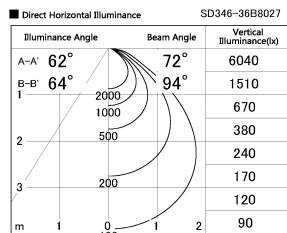

Item no. SD346-36B8027

Series Name: Magnum, Flood Square Type, SD346 (UL Track)

Installation	Track mount
Type	
Fixture wattage	36W
Beam angle	72 x 94 deg.
Color Temp.	2700K
CRI	Ra>80
Luminous	3184 lm
Body	Die-cast aluminum alloy
Body finish	Black
Trim finish	N/A
Reflector finish	N/A
IP Rate	IP20
Light source	COB module
Input Voltage	AC220~240V
Dimming Type	Non-Dimmable
Certificate	CE, CCC
Cut Hole	N/A