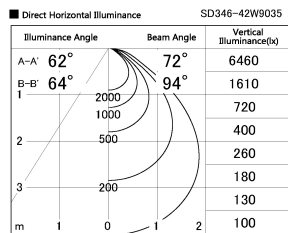

Item no. SD346-42W9035

Series Name: Magnum, Flood Square Type, SD346 (UL Track)

Installation	Track mount
Type	
Fixture wattage	40W
Beam angle	72 x 94 deg.
Color Temp.	3500K
CRI	Ra>90
Luminous	3106 lm
Body	Die-cast aluminum alloy
Body finish	White
Trim finish	N/A
Reflector finish	N/A
IP Rate	IP20
Light source	COB module
Input Voltage	AC220~240V
Dimming Type	Non-Dimmable
Certificate	CE, CCC
Cut Hole	N/A