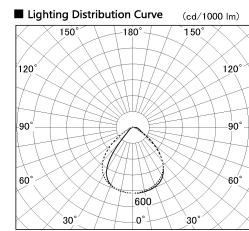

Item no. SD346-42W9035

Series Name: Magnum, Flood Square Type, SD346 (UL Track)

Installation	Track mount
Type	
Fixture wattage	40W
Beam angle	72 x 94 deg.
Color Temp.	3500K
CRI	Ra>90
Luminous	3106 lm
Body	Die-cast aluminum alloy
Body finish	White
Trim finish	N/A
Reflector finish	N/A
IP Rate	IP20
Light source	COB module
Input Voltage	AC220~240V
Dimming Type	Non-Dimmable
Certificate	CE, CCC
Cut Hole	N/A