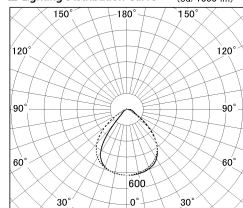

Installation	Track mount
Type	Magnum, Flood Square Type, SD346 (UL Track)
Fixture wattage	40W
Beam angle	72 x 94 deg.
Color Temp.	3500K
CRI	Ra>90
Luminous	3106 lm
Body	Die-cast aluminum alloy
Body finish	White
Trim finish	N/A
Reflector finish	N/A
IP Rate	IP20
Light source	COB module
Input Voltage	AC220~240V
Dimming Type	Non-Dimmable
Certificate	CE, CCC
Cut Hole	N/A

■ Lighting Distribution Curve (cd/1000 lm)