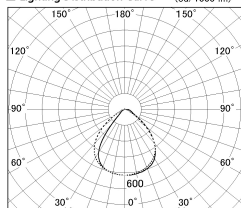

Installation	Track mount
Type	
Fixture wattage	40W
Beam angle	72 x 94 deg.
Color Temp.	3000K
CRI	Ra>90
Luminous	3045 lm
Body	Die-cast aluminum alloy
Body finish	White
Trim finish	N/A
Reflector finish	N/A
IP Rate	IP20
Light source	COB module
Input Voltage	AC220~240V
Dimming Type	Non-Dimmable
Certificate	CE, CCC
Cut Hole	N/A

■ Lighting Distribution Curve (cd/1000 lm)