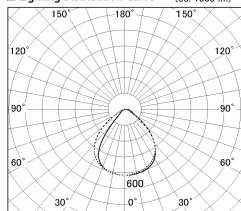

Installation	Track mount
Type	
Fixture wattage	40W
Beam angle	72 x 94 deg.
Color Temp.	2700K
CRI	Ra>90
Luminous	2923 lm
Body	Die-cast aluminum alloy
Body finish	White
Trim finish	N/A
Reflector finish	N/A
IP Rate	IP20
Light source	COB module
Input Voltage	AC220~240V
Dimming Type	Non-Dimmable
Certificate	CE, CCC
Cut Hole	N/A

■ Lighting Distribution Curve (cd/1000 lm)