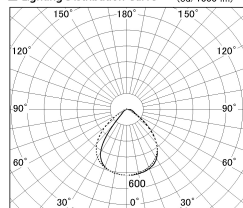

Installation	Track mount
Type	
Fixture wattage	40W
Beam angle	72 x 94 deg.
Color Temp.	4000K
CRI	Ra>85
Luminous	3450 lm
Body	Die-cast aluminum alloy
Body finish	White
Trim finish	N/A
Reflector finish	N/A
IP Rate	IP20
Light source	COB module
Input Voltage	AC220~240V
Dimming Type	Non-Dimmable
Certificate	CE, CCC
Cut Hole	N/A

■ Lighting Distribution Curve (cd/1000 lm)