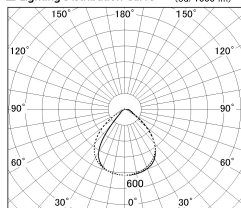

Installation	Track mount
Type	Magnum, Flood Square Type, SD346 (UL Track)
Fixture wattage	40W
Beam angle	72 x 94 deg.
Color Temp.	3500K
CRI	Ra>85
Luminous	3416 lm
Body	Die-cast aluminum alloy
Body finish	White
Trim finish	N/A
Reflector finish	N/A
IP Rate	IP20
Light source	COB module
Input Voltage	AC220~240V
Dimming Type	Non-Dimmable
Certificate	CE, CCC
Cut Hole	N/A

■ Lighting Distribution Curve (cd/1000 lm)