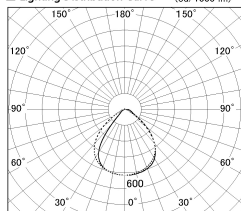

Installation	Track mount
Type	
Fixture wattage	40W
Beam angle	72 x 94 deg.
Color Temp.	3500K
CRI	Ra>85
Luminous	3416 lm
Body	Die-cast aluminum alloy
Body finish	White
Trim finish	N/A
Reflector finish	N/A
IP Rate	IP20
Light source	COB module
Input Voltage	AC220~240V
Dimming Type	Non-Dimmable
Certificate	CE, CCC
Cut Hole	N/A

■ Lighting Distribution Curve (cd/1000 lm)