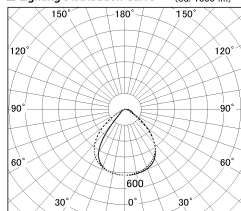

Installation	Track mount
Type	
Fixture wattage	40W
Beam angle	72 x 94 deg.
Color Temp.	3000K
CRI	Ra>85
Luminous	3349 lm
Body	Die-cast aluminum alloy
Body finish	White
Trim finish	N/A
Reflector finish	N/A
IP Rate	IP20
Light source	COB module
Input Voltage	AC220~240V
Dimming Type	Non-Dimmable
Certificate	CE, CCC
Cut Hole	N/A

■ Lighting Distribution Curve (cd/1000 lm)