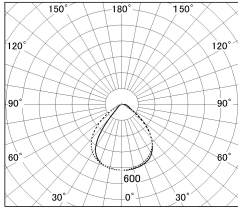

Installation	Track mount
Type	
Fixture wattage	40W
Beam angle	72 x 94 deg.
Color Temp.	2700K
CRI	Ra>85
Luminous	3215 lm
Body	Die-cast aluminum alloy
Body finish	White
Trim finish	N/A
Reflector finish	N/A
IP Rate	IP20
Light source	COB module
Input Voltage	AC220~240V
Dimming Type	Non-Dimmable
Certificate	CE, CCC
Cut Hole	N/A

■ Lighting Distribution Curve (cd/1000 lm)