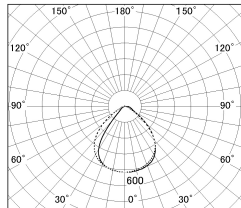

Installation	Track mount
Type	Magnum, Flood Square Type, SD346 (UL Track)
Fixture wattage	40W
Beam angle	72 x 94 deg.
Color Temp.	4000K
CRI	Ra>90
Luminous	3137 lm
Body	Die-cast aluminum alloy
Body finish	Black
Trim finish	N/A
Reflector finish	N/A
IP Rate	IP20
Light source	COB module
Input Voltage	AC220~240V
Dimming Type	Non-Dimmable
Certificate	CE, CCC
Cut Hole	N/A

■ Lighting Distribution Curve (cd/1000 lm)