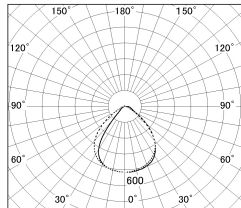

Installation	Track mount
Type	
Fixture wattage	40W
Beam angle	72 x 94 deg.
Color Temp.	3500K
CRI	Ra>90
Luminous	3106 lm
Body	Die-cast aluminum alloy
Body finish	Black
Trim finish	N/A
Reflector finish	N/A
IP Rate	IP20
Light source	COB module
Input Voltage	AC220~240V
Dimming Type	Non-Dimmable
Certificate	CE, CCC
Cut Hole	N/A

■ Lighting Distribution Curve (cd/1000 lm)