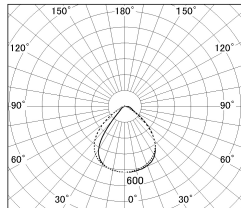

Installation	Track mount
Type	Magnum, Flood Square Type, SD346 (UL Track)
Fixture wattage	40W
Beam angle	72 x 94 deg.
Color Temp.	3500K
CRI	Ra>90
Luminous	3106 lm
Body	Die-cast aluminum alloy
Body finish	Black
Trim finish	N/A
Reflector finish	N/A
IP Rate	IP20
Light source	COB module
Input Voltage	AC220~240V
Dimming Type	Non-Dimmable
Certificate	CE, CCC
Cut Hole	N/A

■ Lighting Distribution Curve (cd/1000 lm)