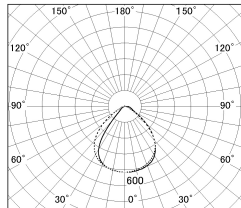

Installation	Track mount
Type	
Fixture wattage	40W
Beam angle	72 x 94 deg.
Color Temp.	3000K
CRI	Ra>90
Luminous	3045 lm
Body	Die-cast aluminum alloy
Body finish	Black
Trim finish	N/A
Reflector finish	N/A
IP Rate	IP20
Light source	COB module
Input Voltage	AC220~240V
Dimming Type	Non-Dimmable
Certificate	CE, CCC
Cut Hole	N/A

■ Lighting Distribution Curve (cd/1000 lm)