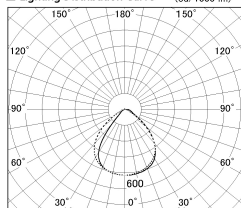

Installation	Track mount
Type	
Fixture wattage	40W
Beam angle	72 x 94 deg.
Color Temp.	4000K
CRI	Ra>85
Luminous	3450 lm
Body	Die-cast aluminum alloy
Body finish	Black
Trim finish	N/A
Reflector finish	N/A
IP Rate	IP20
Light source	COB module
Input Voltage	AC220~240V
Dimming Type	Non-Dimmable
Certificate	CE, CCC
Cut Hole	N/A

■ Lighting Distribution Curve (cd/1000 lm)