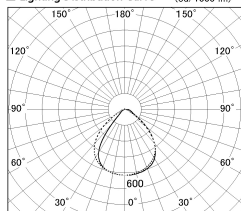

Installation	Track mount
Type	
Fixture wattage	40W
Beam angle	72 x 94 deg.
Color Temp.	3500K
CRI	Ra>85
Luminous	3416 lm
Body	Die-cast aluminum alloy
Body finish	Black
Trim finish	N/A
Reflector finish	N/A
IP Rate	IP20
Light source	COB module
Input Voltage	AC220~240V
Dimming Type	Non-Dimmable
Certificate	CE, CCC
Cut Hole	N/A

■ Lighting Distribution Curve (cd/1000 lm)