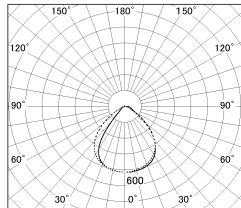

Installation	Track mount
Type	Magnum, Flood Square Type, SD346 (UL Track)
Fixture wattage	40W
Beam angle	72 x 94 deg.
Color Temp.	3500K
CRI	Ra>85
Luminous	3416 lm
Body	Die-cast aluminum alloy
Body finish	Black
Trim finish	N/A
Reflector finish	N/A
IP Rate	IP20
Light source	COB module
Input Voltage	AC220~240V
Dimming Type	Non-Dimmable
Certificate	CE, CCC
Cut Hole	N/A

■ Lighting Distribution Curve (cd/1000 lm)