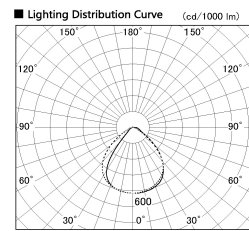

Item no. SD346-42B8530

Series Name: Magnum, Flood Square Type, SD346 (UL Track)

Installation	Track mount
Type	
Fixture wattage	40W
Beam angle	72 x 94 deg.
Color Temp.	3000K
CRI	Ra>85
Luminous	3349 lm
Body	Die-cast aluminum alloy
Body finish	Black
Trim finish	N/A
Reflector finish	N/A
IP Rate	IP20
Light source	COB module
Input Voltage	AC220~240V
Dimming Type	Non-Dimmable
Certificate	CE, CCC
Cut Hole	N/A