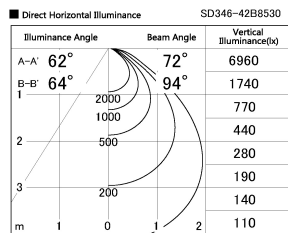

Item no. SD346-42B8530

Series Name: Magnum, Flood Square Type, SD346 (UL Track)

Installation	Track mount
Type	
Fixture wattage	40W
Beam angle	72 x 94 deg.
Color Temp.	3000K
CRI	Ra>85
Luminous	3349 lm
Body	Die-cast aluminum alloy
Body finish	Black
Trim finish	N/A
Reflector finish	N/A
IP Rate	IP20
Light source	COB module
Input Voltage	AC220~240V
Dimming Type	Non-Dimmable
Certificate	CE, CCC
Cut Hole	N/A