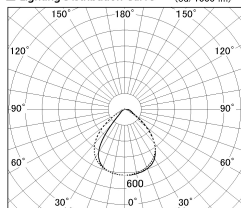

Installation	Track mount
Type	
Fixture wattage	40W
Beam angle	72 x 94 deg.
Color Temp.	2700K
CRI	Ra>85
Luminous	3215 lm
Body	Die-cast aluminum alloy
Body finish	Black
Trim finish	N/A
Reflector finish	N/A
IP Rate	IP20
Light source	COB module
Input Voltage	AC220~240V
Dimming Type	Non-Dimmable
Certificate	CE, CCC
Cut Hole	N/A

■ Lighting Distribution Curve (cd/1000 lm)