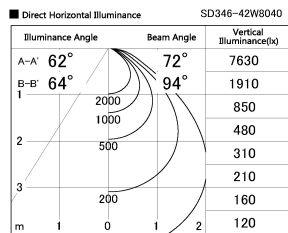

Item no. SD346-42W8040

Series Name: Magnum, Flood Square Type, SD346 (UL Track)

Installation	Track mount
Type	
Fixture wattage	41.5W
Beam angle	72 x 94 deg.
Color Temp.	4000K
CRI	Ra>80
Luminous	4195 lm
Body	Die-cast aluminum alloy
Body finish	White
Trim finish	N/A
Reflector finish	N/A
IP Rate	IP20
Light source	COB module
Input Voltage	AC220~240V
Dimming Type	Non-Dimmable
Certificate	CE, CCC
Cut Hole	N/A