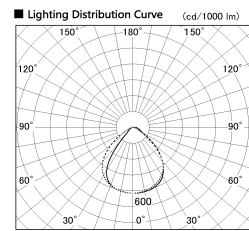

Item no. SD346-42W8040

Series Name: Magnum, Flood Square Type, SD346 (UL Track)

Installation	Track mount
Type	
Fixture wattage	41.5W
Beam angle	72 x 94 deg.
Color Temp.	4000K
CRI	Ra>80
Luminous	4195 lm
Body	Die-cast aluminum alloy
Body finish	White
Trim finish	N/A
Reflector finish	N/A
IP Rate	IP20
Light source	COB module
Input Voltage	AC220~240V
Dimming Type	Non-Dimmable
Certificate	CE, CCC
Cut Hole	N/A