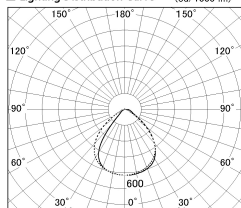

Installation	Track mount
Type	
Fixture wattage	41.5W
Beam angle	72 x 94 deg.
Color Temp.	3500K
CRI	Ra>80
Luminous	4154 lm
Body	Die-cast aluminum alloy
Body finish	White
Trim finish	N/A
Reflector finish	N/A
IP Rate	IP20
Light source	COB module
Input Voltage	AC220~240V
Dimming Type	Non-Dimmable
Certificate	CE, CCC
Cut Hole	N/A

■ Lighting Distribution Curve (cd/1000 lm)