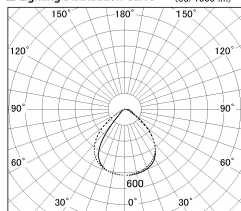

Installation	Track mount
Type	
Fixture wattage	41.5W
Beam angle	72 x 94 deg.
Color Temp.	3000K
CRI	Ra>80
Luminous	4073 lm
Body	Die-cast aluminum alloy
Body finish	White
Trim finish	N/A
Reflector finish	N/A
IP Rate	IP20
Light source	COB module
Input Voltage	AC220~240V
Dimming Type	Non-Dimmable
Certificate	CE, CCC
Cut Hole	N/A

■ Lighting Distribution Curve (cd/1000 lm)