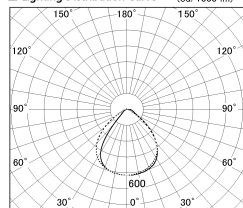

Installation	Track mount
Type	Magnum, Flood Square Type, SD346 (UL Track)
Fixture wattage	41.5W
Beam angle	72 x 94 deg.
Color Temp.	3000K
CRI	Ra>80
Luminous	4073 lm
Body	Die-cast aluminum alloy
Body finish	White
Trim finish	N/A
Reflector finish	N/A
IP Rate	IP20
Light source	COB module
Input Voltage	AC220~240V
Dimming Type	Non-Dimmable
Certificate	CE, CCC
Cut Hole	N/A

■ Lighting Distribution Curve (cd/1000 lm)