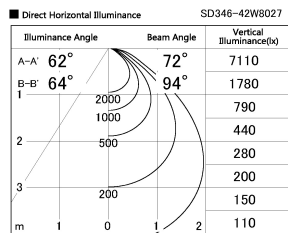

Item no. SD346-42W8027

Series Name: Magnum, Flood Square Type, SD346 (UL Track)

Installation	Track mount
Type	
Fixture wattage	41.5W
Beam angle	72 x 94 deg.
Color Temp.	2700K
CRI	Ra>80
Luminous	3910 lm
Body	Die-cast aluminum alloy
Body finish	White
Trim finish	N/A
Reflector finish	N/A
IP Rate	IP20
Light source	COB module
Input Voltage	AC220~240V
Dimming Type	Non-Dimmable
Certificate	CE, CCC
Cut Hole	N/A