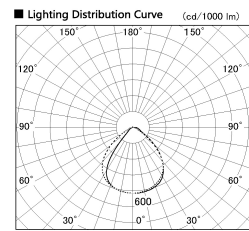

Item no. SD346-42W8027

Series Name: Magnum, Flood Square Type, SD346 (UL Track)

Installation	Track mount
Type	
Fixture wattage	41.5W
Beam angle	72 x 94 deg.
Color Temp.	2700K
CRI	Ra>80
Luminous	3910 lm
Body	Die-cast aluminum alloy
Body finish	White
Trim finish	N/A
Reflector finish	N/A
IP Rate	IP20
Light source	COB module
Input Voltage	AC220~240V
Dimming Type	Non-Dimmable
Certificate	CE, CCC
Cut Hole	N/A