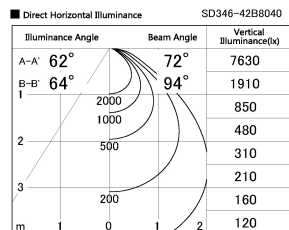

Item no. SD346-42B8040

Series Name: Magnum, Flood Square Type, SD346 (UL Track)

Installation	Track mount
Type	
Fixture wattage	41.5W
Beam angle	72 x 94 deg.
Color Temp.	4000K
CRI	Ra>80
Luminous	4195 lm
Body	Die-cast aluminum alloy
Body finish	Black
Trim finish	N/A
Reflector finish	N/A
IP Rate	IP20
Light source	COB module
Input Voltage	AC220~240V
Dimming Type	Non-Dimmable
Certificate	CE, CCC
Cut Hole	N/A