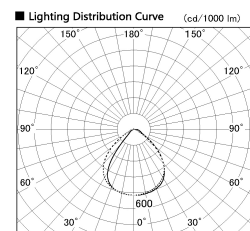

Item no. SD346-42B8040

Series Name: Magnum, Flood Square Type, SD346 (UL Track)

Installation	Track mount
Type	
Fixture wattage	41.5W
Beam angle	72 x 94 deg.
Color Temp.	4000K
CRI	Ra>80
Luminous	4195 lm
Body	Die-cast aluminum alloy
Body finish	Black
Trim finish	N/A
Reflector finish	N/A
IP Rate	IP20
Light source	COB module
Input Voltage	AC220~240V
Dimming Type	Non-Dimmable
Certificate	CE, CCC
Cut Hole	N/A