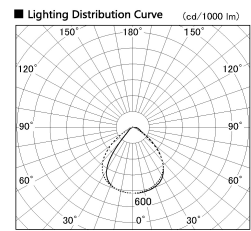

Item no. SD346-42B8035

Series Name: Magnum, Flood Square Type, SD346 (UL Track)

Installation	Track mount
Type	Magnum, Flood Square Type, SD346 (UL Track)
Fixture wattage	41.5W
Beam angle	72 x 94 deg.
Color Temp.	3500K
CRI	Ra>80
Luminous	4154 lm
Body	Die-cast aluminum alloy
Body finish	Black
Trim finish	N/A
Reflector finish	N/A
IP Rate	IP20
Light source	COB module
Input Voltage	AC220~240V
Dimming Type	Non-Dimmable
Certificate	CE, CCC
Cut Hole	N/A