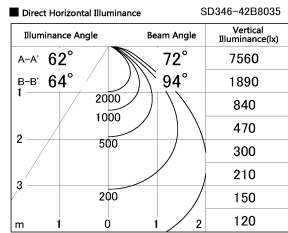

Item no. SD346-42B8035

Series Name: Magnum, Flood Square Type, SD346 (UL Track)

Installation	Track mount
Type	Magnum, Flood Square Type, SD346 (UL Track)
Fixture wattage	41.5W
Beam angle	72 x 94 deg.
Color Temp.	3500K
CRI	Ra>80
Luminous	4154 lm
Body	Die-cast aluminum alloy
Body finish	Black
Trim finish	N/A
Reflector finish	N/A
IP Rate	IP20
Light source	COB module
Input Voltage	AC220~240V
Dimming Type	Non-Dimmable
Certificate	CE, CCC
Cut Hole	N/A