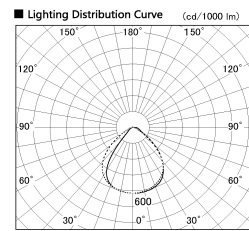

Item no. SD346-42B8035

Series Name: Magnum, Flood Square Type, SD346 (UL Track)

| | |
|------------------|-------------------------|
| Installation | Track mount |
| Type | |
| Fixture wattage | 41.5W |
| Beam angle | 72 x 94 deg. |
| Color Temp. | 3500K |
| CRI | Ra>80 |
| Luminous | 4154 lm |
| Body | Die-cast aluminum alloy |
| Body finish | Black |
| Trim finish | N/A |
| Reflector finish | N/A |
| IP Rate | IP20 |
| Light source | COB module |
| Input Voltage | AC220~240V |
| Dimming Type | Non-Dimmable |
| Certificate | CE, CCC |
| Cut Hole | N/A |