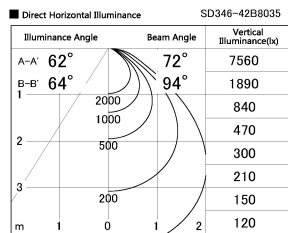

Item no. SD346-42B8035

Series Name: Magnum, Flood Square Type, SD346 (UL Track)

| | |
|------------------|-------------------------|
| Installation | Track mount |
| Type | |
| Fixture wattage | 41.5W |
| Beam angle | 72 x 94 deg. |
| Color Temp. | 3500K |
| CRI | Ra>80 |
| Luminous | 4154 lm |
| Body | Die-cast aluminum alloy |
| Body finish | Black |
| Trim finish | N/A |
| Reflector finish | N/A |
| IP Rate | IP20 |
| Light source | COB module |
| Input Voltage | AC220~240V |
| Dimming Type | Non-Dimmable |
| Certificate | CE, CCC |
| Cut Hole | N/A |