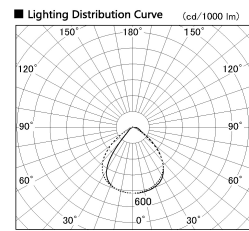

Item no. SD346-42B8030

Series Name: Magnum, Flood Square Type, SD346 (UL Track)

Installation	Track mount
Type	Magnum, Flood Square Type, SD346 (UL Track)
Fixture wattage	41.5W
Beam angle	72 x 94 deg.
Color Temp.	3000K
CRI	Ra>80
Luminous	4073 lm
Body	Die-cast aluminum alloy
Body finish	Black
Trim finish	N/A
Reflector finish	N/A
IP Rate	IP20
Light source	COB module
Input Voltage	AC220~240V
Dimming Type	Non-Dimmable
Certificate	CE, CCC
Cut Hole	N/A