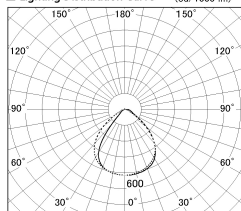

Installation	Track mount
Type	
Fixture wattage	41.5W
Beam angle	72 x 94 deg.
Color Temp.	3000K
CRI	Ra>80
Luminous	4073 lm
Body	Die-cast aluminum alloy
Body finish	Black
Trim finish	N/A
Reflector finish	N/A
IP Rate	IP20
Light source	COB module
Input Voltage	AC220~240V
Dimming Type	Non-Dimmable
Certificate	CE, CCC
Cut Hole	N/A

■ Lighting Distribution Curve (cd/1000 lm)