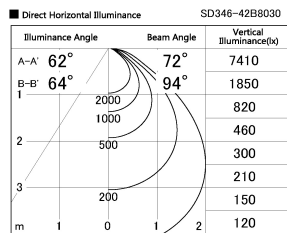

Item no. SD346-42B8030

Series Name: Magnum, Flood Square Type, SD346 (UL Track)

Installation	Track mount
Type	Magnum, Flood Square Type, SD346 (UL Track)
Fixture wattage	41.5W
Beam angle	72 x 94 deg.
Color Temp.	3000K
CRI	Ra>80
Luminous	4073 lm
Body	Die-cast aluminum alloy
Body finish	Black
Trim finish	N/A
Reflector finish	N/A
IP Rate	IP20
Light source	COB module
Input Voltage	AC220~240V
Dimming Type	Non-Dimmable
Certificate	CE, CCC
Cut Hole	N/A