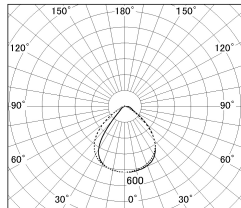

Installation	Track mount
Type	
Fixture wattage	41.5W
Beam angle	72 x 94 deg.
Color Temp.	2700K
CRI	Ra>80
Luminous	3910 lm
Body	Die-cast aluminum alloy
Body finish	Black
Trim finish	N/A
Reflector finish	N/A
IP Rate	IP20
Light source	COB module
Input Voltage	AC220~240V
Dimming Type	Non-Dimmable
Certificate	CE, CCC
Cut Hole	N/A

■ Lighting Distribution Curve (cd/1000 lm)